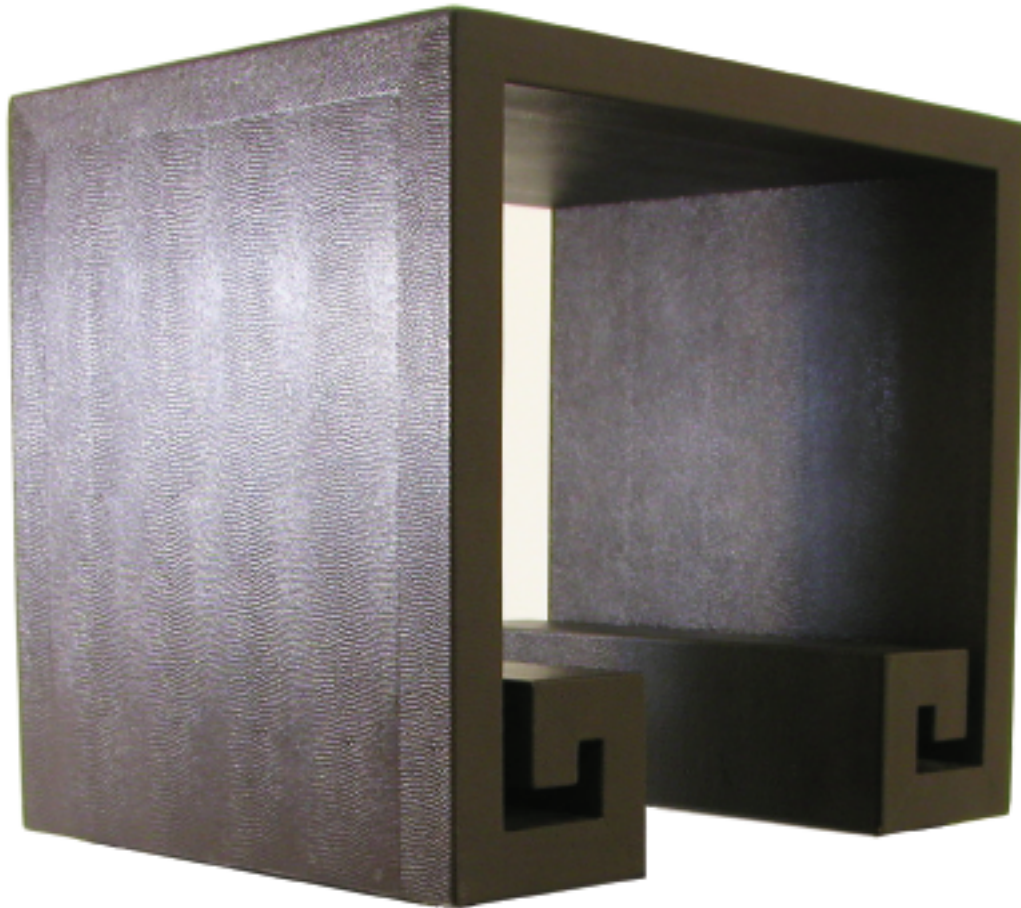

GORALNICK

GREEK KEY TABLE

18w · 18d · 16h

As pictured:

Lizard embossed leather

Finishes available:

Leather, cobra, python

Custom sizes available